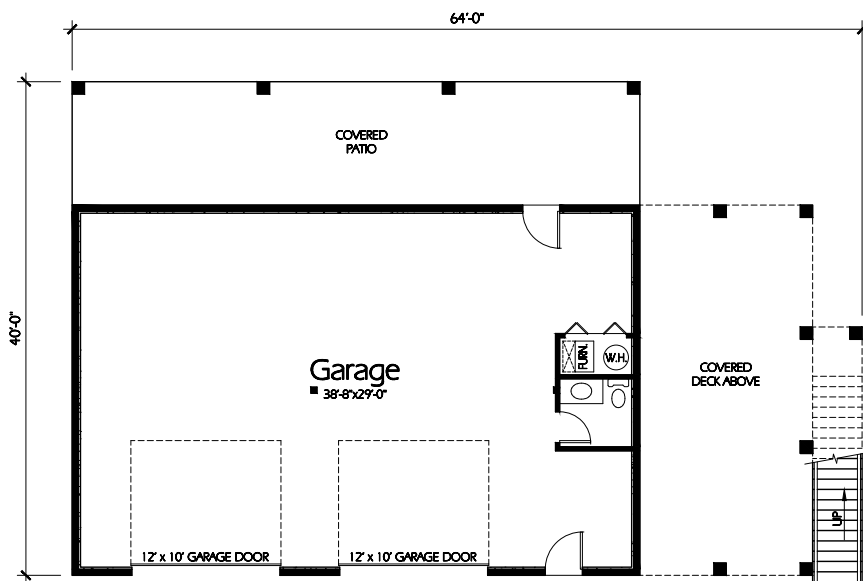

**Upper Level**  
1380 Sq. Feet

**Main Level**

**Garage 64'x40'**  
Version A

Garage 64'x40'

*Hearthstone*  
*Home Design*

94 North 100 West - Bountiful, Utah 84010  
Phone: (801) 298-2505

www.hearthstonedesign.com  
info@hearthstonedesign.com